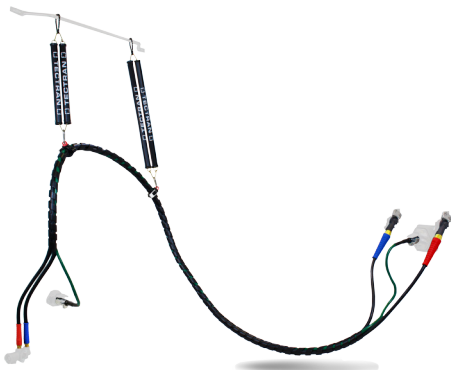

3-IN-ONE AIRPOWER LINE **LIFELINE**® KIT

LIFELINE® KITS

AIRPOWER LINE KITS

- Available with Red & Blue or Black hose
- Black hose is recommended for maximum UV protection

REPRESENTATIVE OF 13.5 FT & 15 FT LIFELINE™ KIT