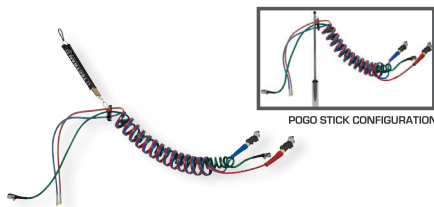

Part No.	Stk. Code	Description
LK-MAG12P	20630	12 ft - for Pogo Stick
LK-MAG12T	20631	12 ft - for Tender/Slider
LK-MAG15P	20223	15 ft - for Pogo Stick
LK-MAG15T	20207	15 ft - for Tender/Slider