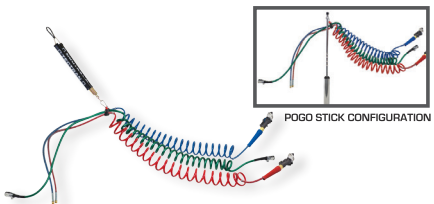

POGO STICK CONFIGURATION *Pogo stick not included

Part No.	Stk. Code	Description
LK-APL12P	20211	12 ft - for Pogo Stick
LKAPL135P	23404	13.5 ft - for Pogo Stick
LK-APL15P	20227	15 ft - for Pogo Stick
LK-13A12P	20636	12 ft Red/Blue - for Pogo Stick
LK13A135P	23406	13.5 ft Red/Blue - for Pogo Stick
LK-13A15P	20638	15 ft Red/Blue - for Pogo Stick

COILED CONFIGURATIONS AVAILABLE

MAGNUMFLEX-HD™ KITS

POGO STICK CONFIGURATION

Part No.	Stk. Code	Description
LK-MAG12P	20630	12 ft - for Pogo Stick
LK-MAG12T	20631	12 ft - for Tender/Slider
LK-MAG15P	20223	15 ft - for Pogo Stick
LK-MAG15T	20207	15 ft - for Tender/Slider

ARMORFLEX-HD™ KITS

POGO STICK CONFIGURATION

Part No.	Stk. Code	Description
LK-ARM12P	20632	12 ft - for Pogo Stick
LK-ARM12T	20633	12 ft - for Tender/Slider
LK-ARM15P	20224	15 ft - for Pogo Stick
LK-ARM15T	20209	15 ft - for Tender/Slider