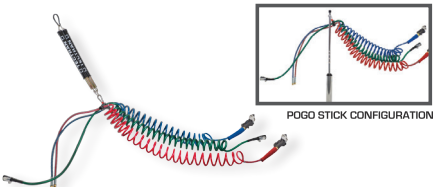

PROFLEX-SP™ KITS

Part No.	Stk. Code	Description
LK-PRO12P	20634	12 ft - for Pogo Stick
LK-PRO12T	20635	12 ft - for Tender/Slider
LK-PRO15P	20225	15 ft - for Pogo Stick
LK-PRO15T	20210	15 ft - for Tender/Slider

TECTRAN - USA
2345 Walden Ave., Suite 100
Cheektowaga, NY 14225

Ph: 800.776.5549
Fx: 716.894.9623
E: orders@tectran.com

TECTRAN - CANADA
2400 Anson Drive
Mississauga, ON L5S 1G2

Ph: 905.678.7700
Fx: 905.678.6210
E: customerservice@tectran.com

www.tectran.com

Stock # PB20181009
©2018 Tectran
All Rights Reserved.