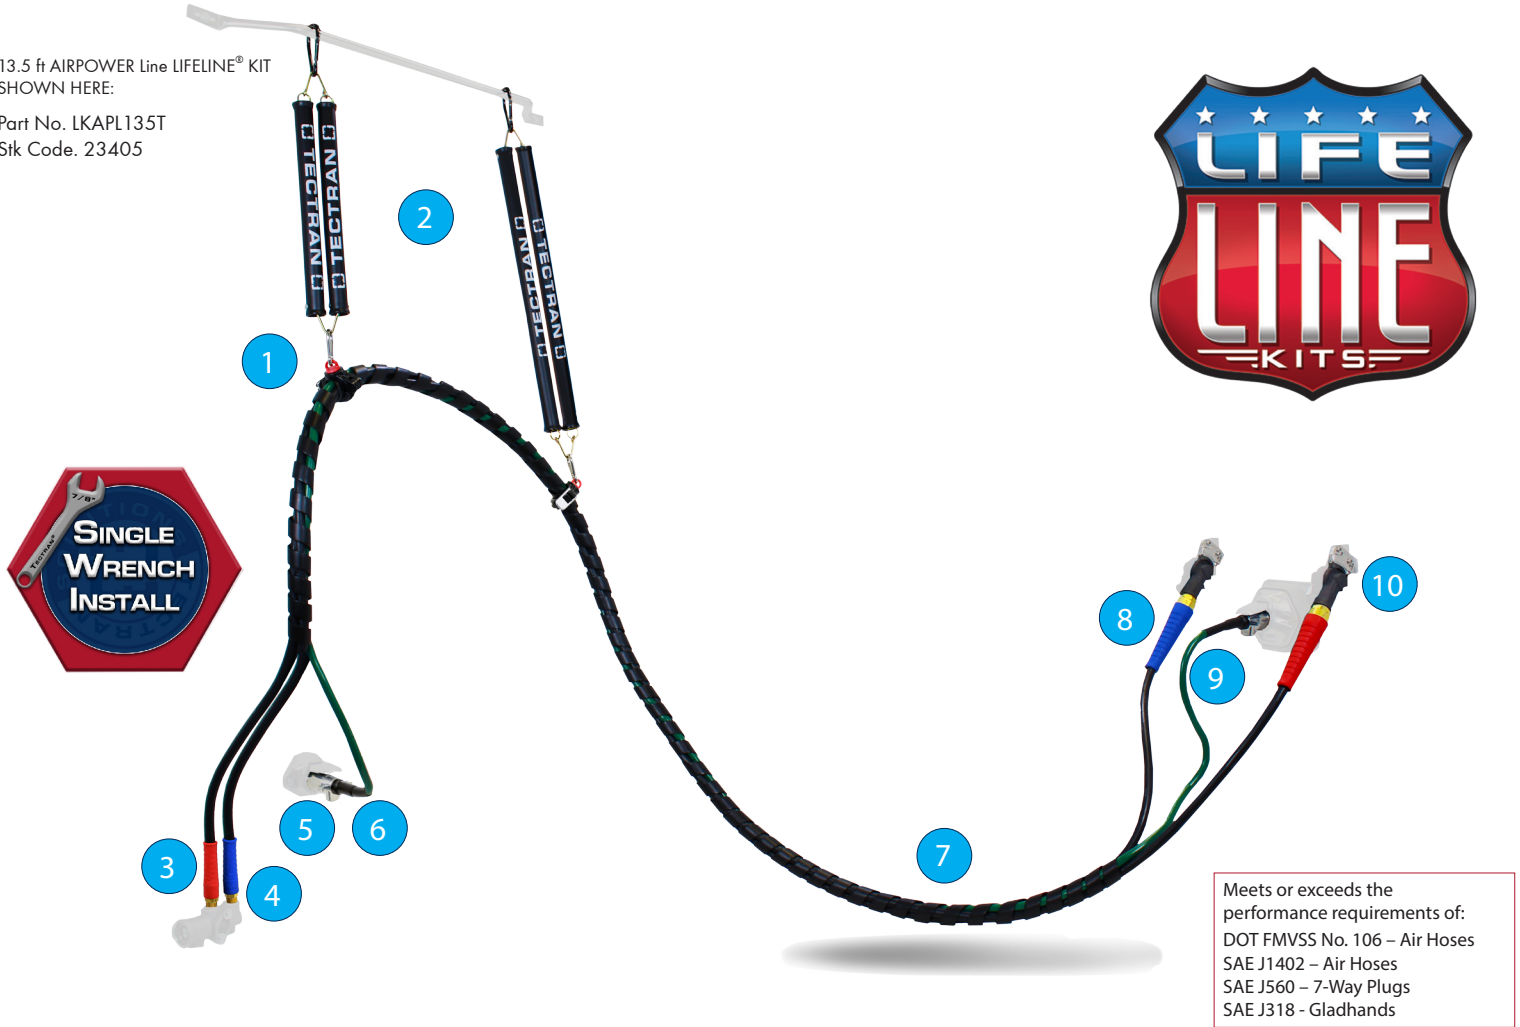

3-IN-ONE AIRPOWER LINE **LIFELINE**® KIT

A **LIFELINE**® Kit combines Tectran's industry leading designs into a complete, ready-to-install tractor-trailer connection system. Factory assembly and premium components eliminate the guesswork and reduce installation labor to an absolute minimum, which drives value to the absolute maximum. Order a single part number and install it with a single wrench.

13.5 ft AIRPOWER Line **LIFELINE**® KIT
SHOWN HERE:

Part No. LKAPL135T
Stk Code. 23405

Meets or exceeds the performance requirements of:
DOT FMVSS No. 106 – Air Hoses
SAE J1402 – Air Hoses
SAE J560 – 7-Way Plugs
SAE J318 - Gladhands

1. TEC-360™ CLAMP (patent D794,440) - Clamp allows for a full 360° of rotation to prevent binding and stress - no tools required for adjustment
2. Tender Kits - (1) 16" dual spring tender kit and (1) 25" dual spring tender kit for extra support (12 ft **LIFELINE**® Kit only includes (1) 16" tender kit)
3. Bend Restrictors - Thermo-elastomeric reinforcement guards, protect hoses and never corrode
4. **LIFESwivel**® - Brass live swivel fittings allow for single wrench installation and swivel freely while in service
5. Buffalo Plugs - Heavy duty plug housings with double gusseted handles, factory crimped electrical connections, and all brass pins
6. **WeatherSeal**™ - Weatherproof sleeve provides strain relief for the cable during tight turns and protects critical wire connections from corrosion
7. Spiral Wrap - Heavy duty, beveled edge spiral wrap with spoon cut ends to eliminate sharp edges
8. **FLEXGrip-HD**™ - Thermo-elastomeric gladhand grips flex with the hose during tight turns to prevent kinking
9. 7-Way ArticFlex™ ABS Cable - Extremely flexible and durable, rated to -85° F
10. Anodized Aluminum Gladhands - Factory installed with stainless steel filters screens and polyurethane gladhand seals to reduce installation labor