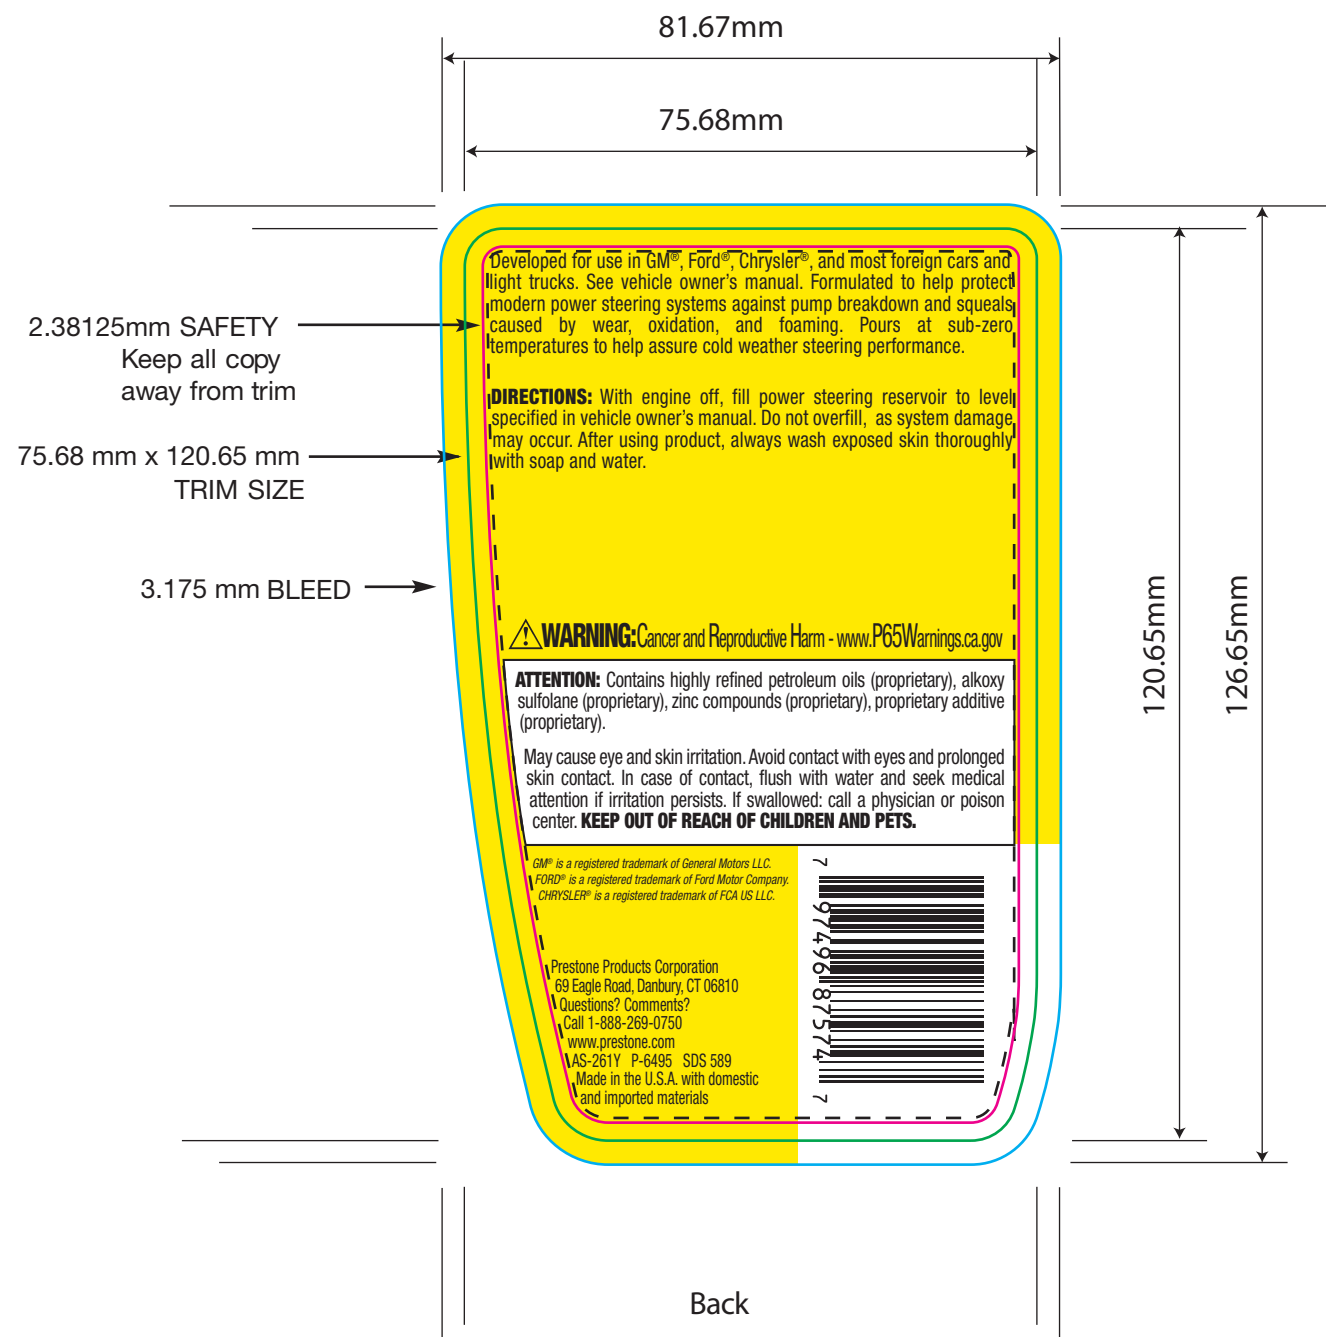

**Print Specifications:**

- ⇒ .125" Bleeds
- ⇒ .09375" Copy Safety to Trim
- ⇒ Minimum Point Size For One Color Type, 4-Point
- ⇒ Tint Match Type ( More than One Color, No Background ) 7-Point

- ⇒ Minimum Point Size For Type Reversed Out of 1-Color, 6-Point
- ⇒ Minimum Point Size For Type Reversed Out of More than 1-Color, 8-Point
- ⇒ UPC Symbols: 3.5 Thousandths Bar Width Reduction No Smaller than 85%